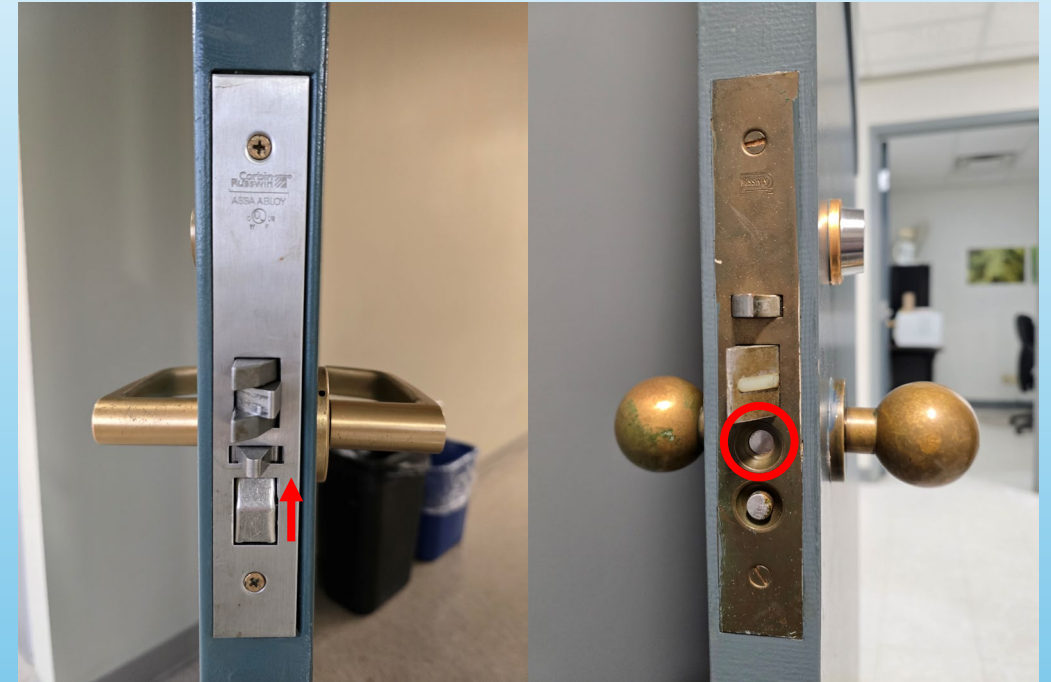

HOW TO USE YOUR DOOR'S TOGGLE LOCK

To **unlock** the door, press the toggle's bottom button to the down/off position.

To **lock** the door, press the toggle's top button to the up/on position.