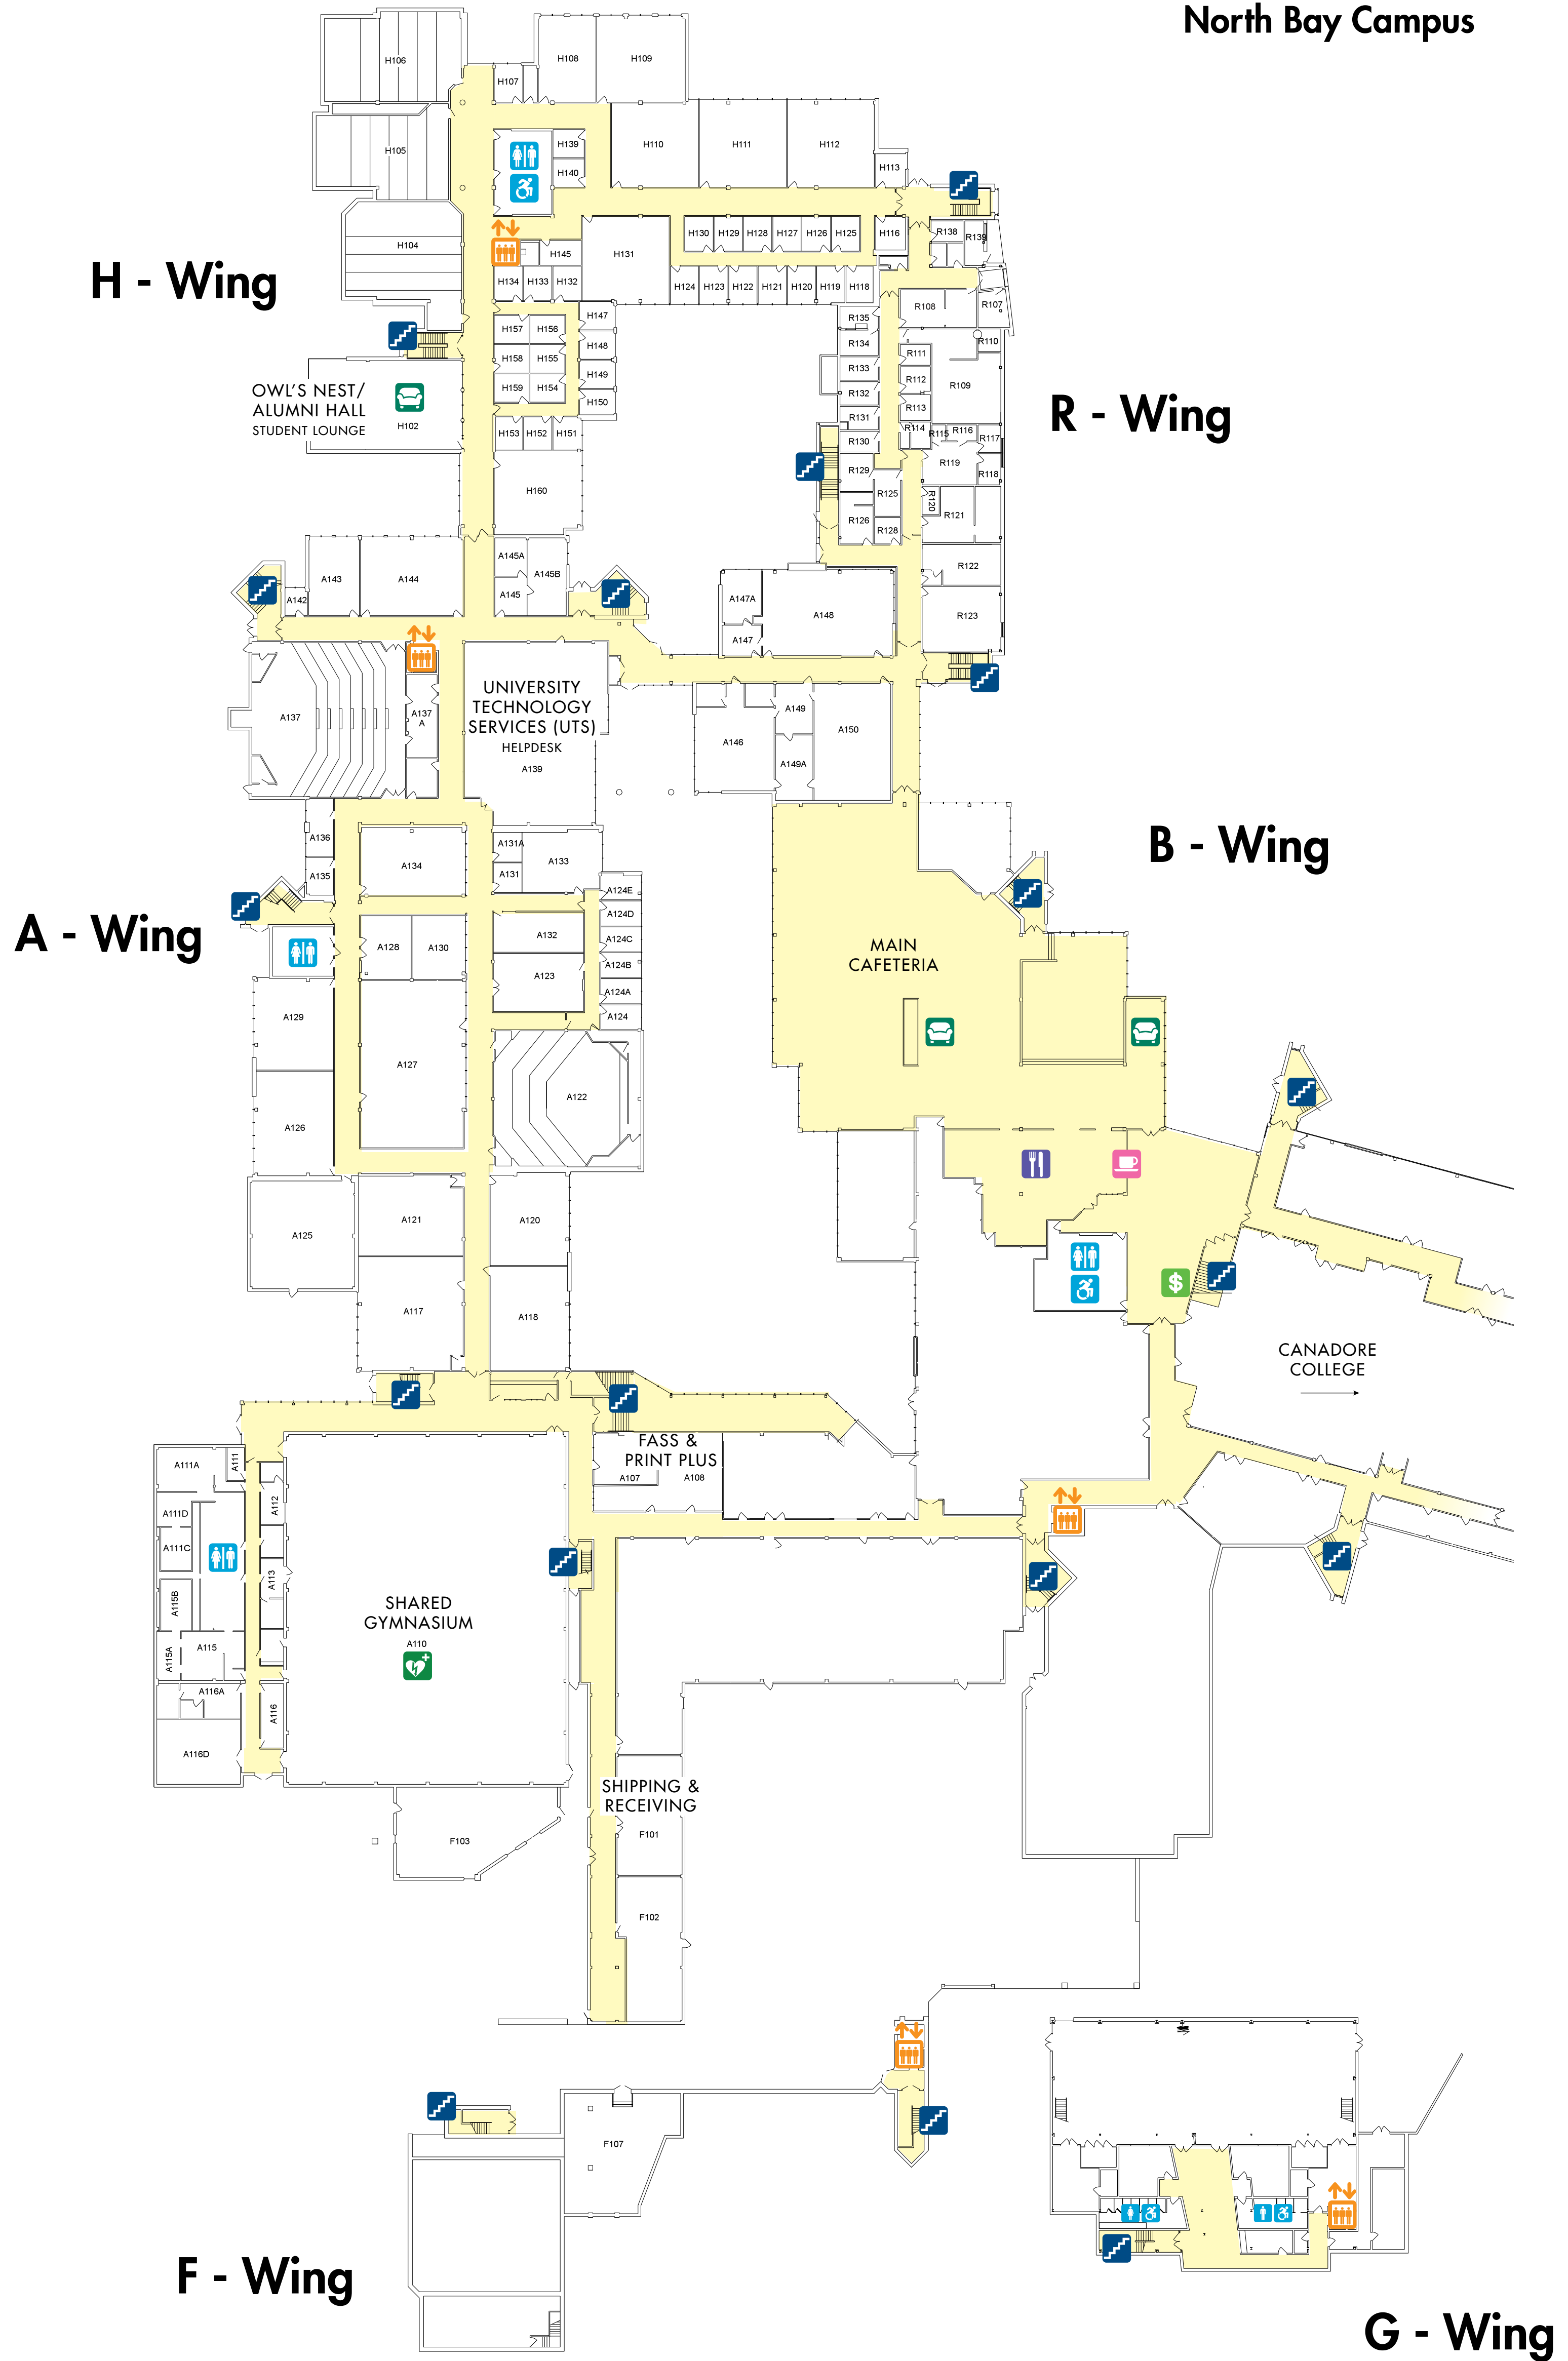

NIPISSING

UNIVERSITY

First Floor

North Bay Campus

-  Cafeteria
-  Coffee
-  Lounge Area

-  Elevator
-  Defibrillator
-  ATM

-  Stairs
-  Washrooms
-  Barrier Free Washroom

-  All-Gender Washroom locations:
 - A-Wing, 3rd Floor
 - Harris Learning Library, 3rd Floor
 - R.J. Surtees Student Athletics Centre
 - Monastery Hall, all public washrooms