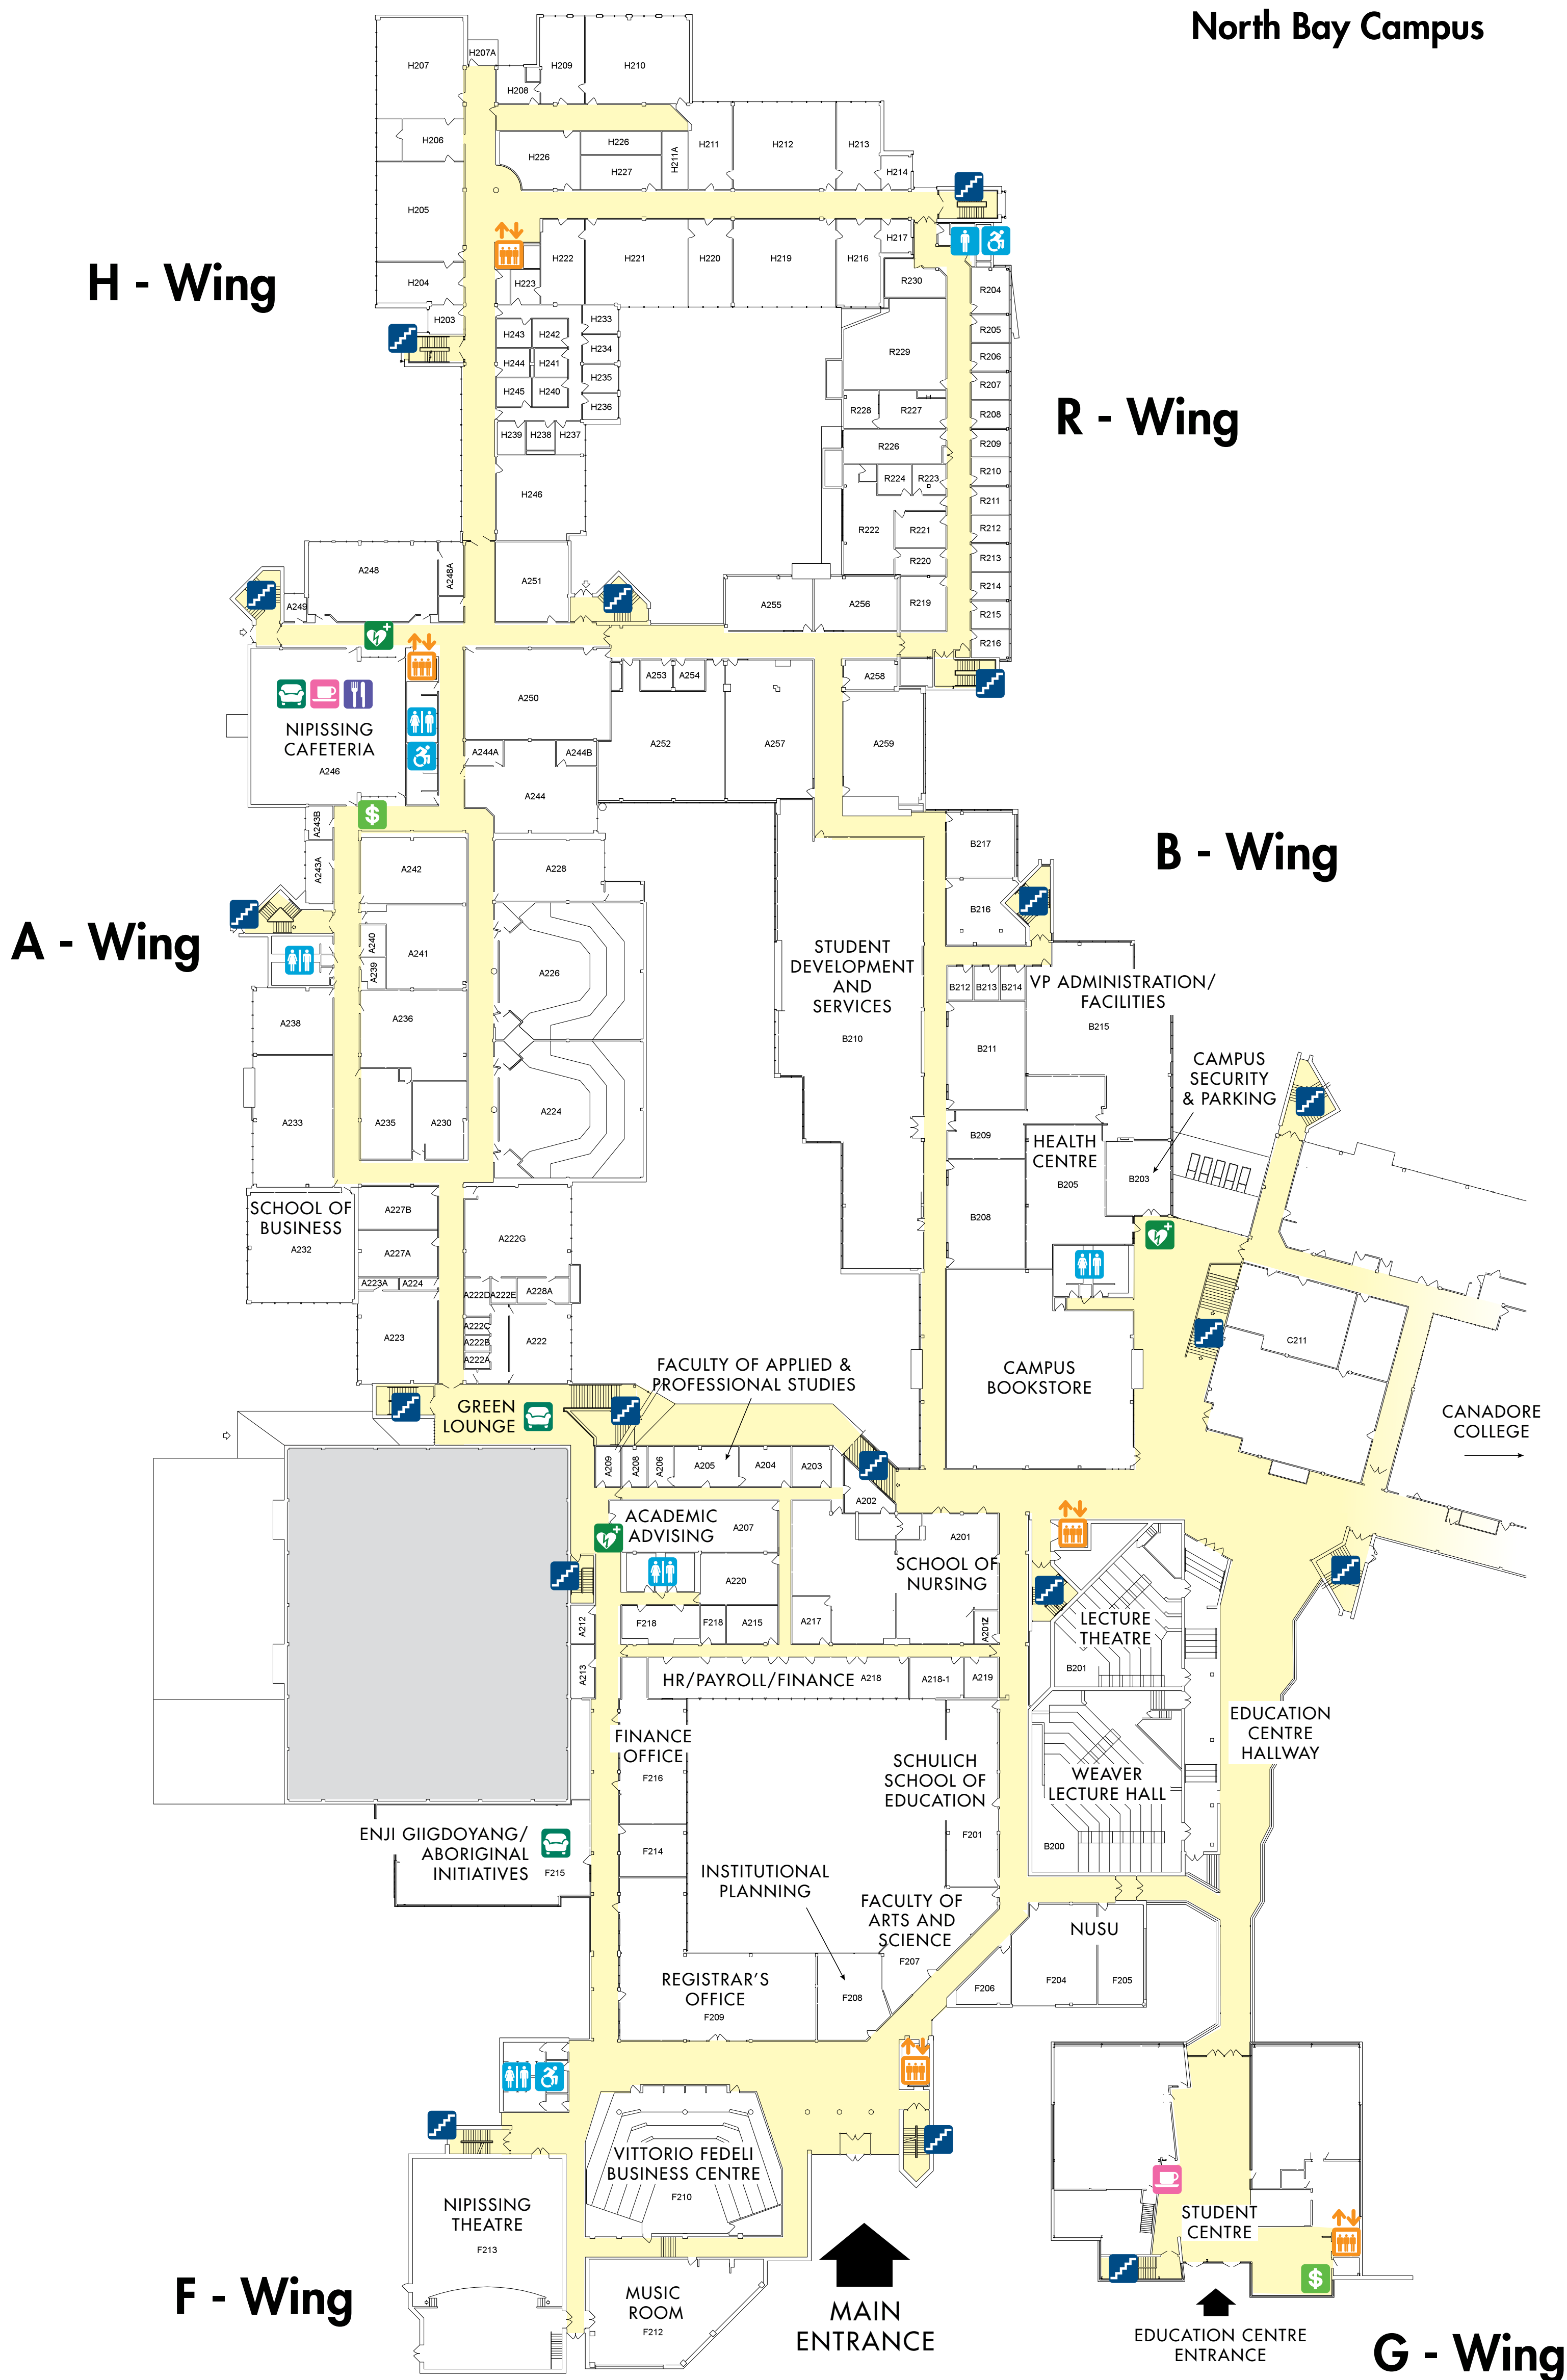

NIPISSING

UNIVERSITY

Second Floor

North Bay Campus

- Cafeteria
 - Coffee
 - Lounge Area
 - Elevator
 - Defibrillator
 - ATM
 - Stairs
 - Washrooms
 - Barrier Free Washroom
 - All-Gender Washroom locations:
- A-Wing, 3rd Floor
 - Harris Learning Library, 3rd Floor
 - R.J. Surtees Student Athletics Centre
 - Monastery Hall, all public washrooms